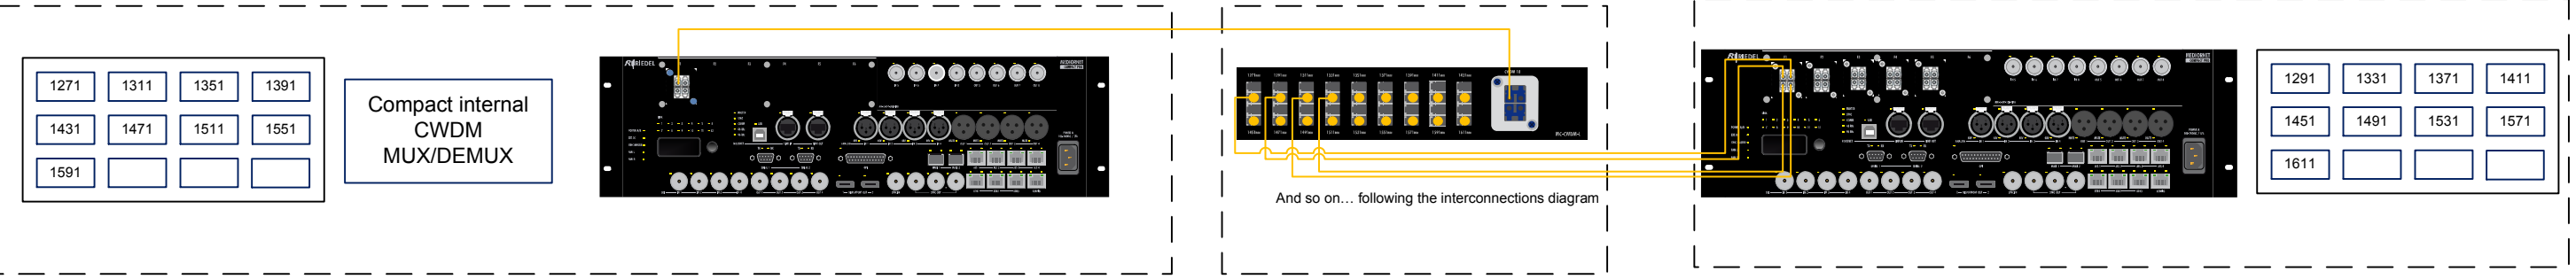

CWDM over 1 Fiber - MediorNet Compact + Smart Rack

Interconnections diagram

Diagram

- Legend:
- SM Fiber — SM Fiber — CAT5 — XLR — AVB/AES67 — Input
 - MM Fiber — WDM — COAX — MADI — DATA/GPI Output