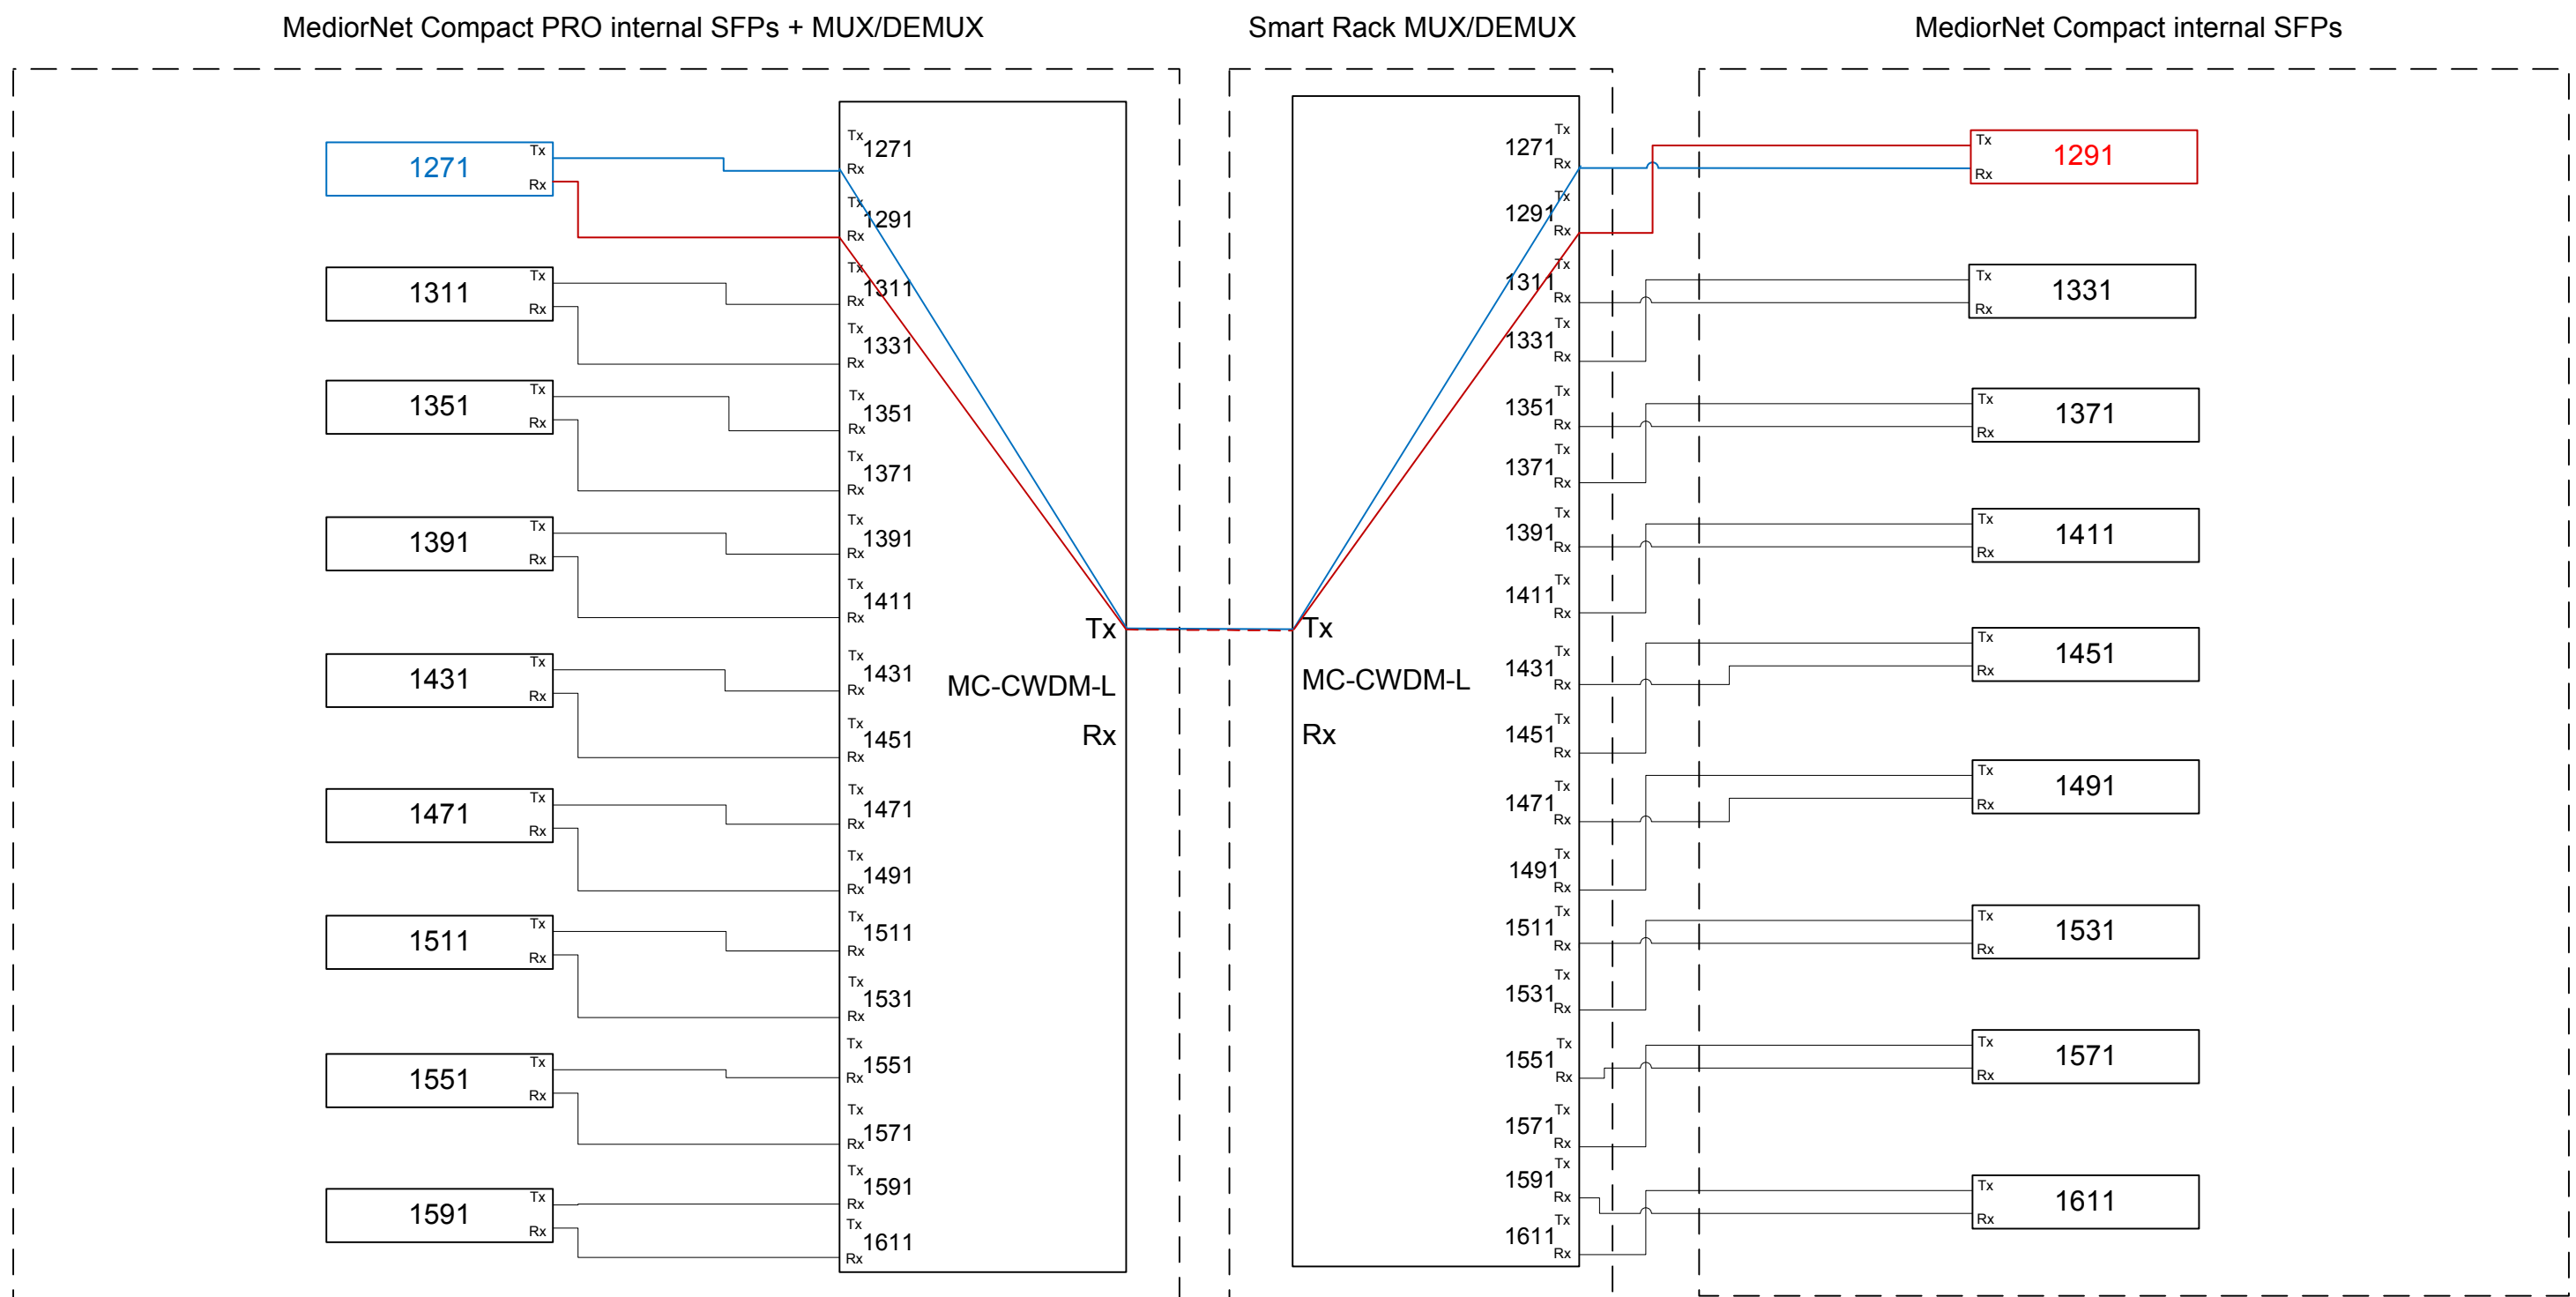

CWDM over 1 Fiber - MediorNet Compact + Smart Rack

Interconnections diagram

Diagram

- Legend:
- SM Fiber — SM Fiber — CAT5 — XLR — AVB/AES67 — Input
 - MM Fiber — WDM — COAX — MADI — DATA/GPI Output